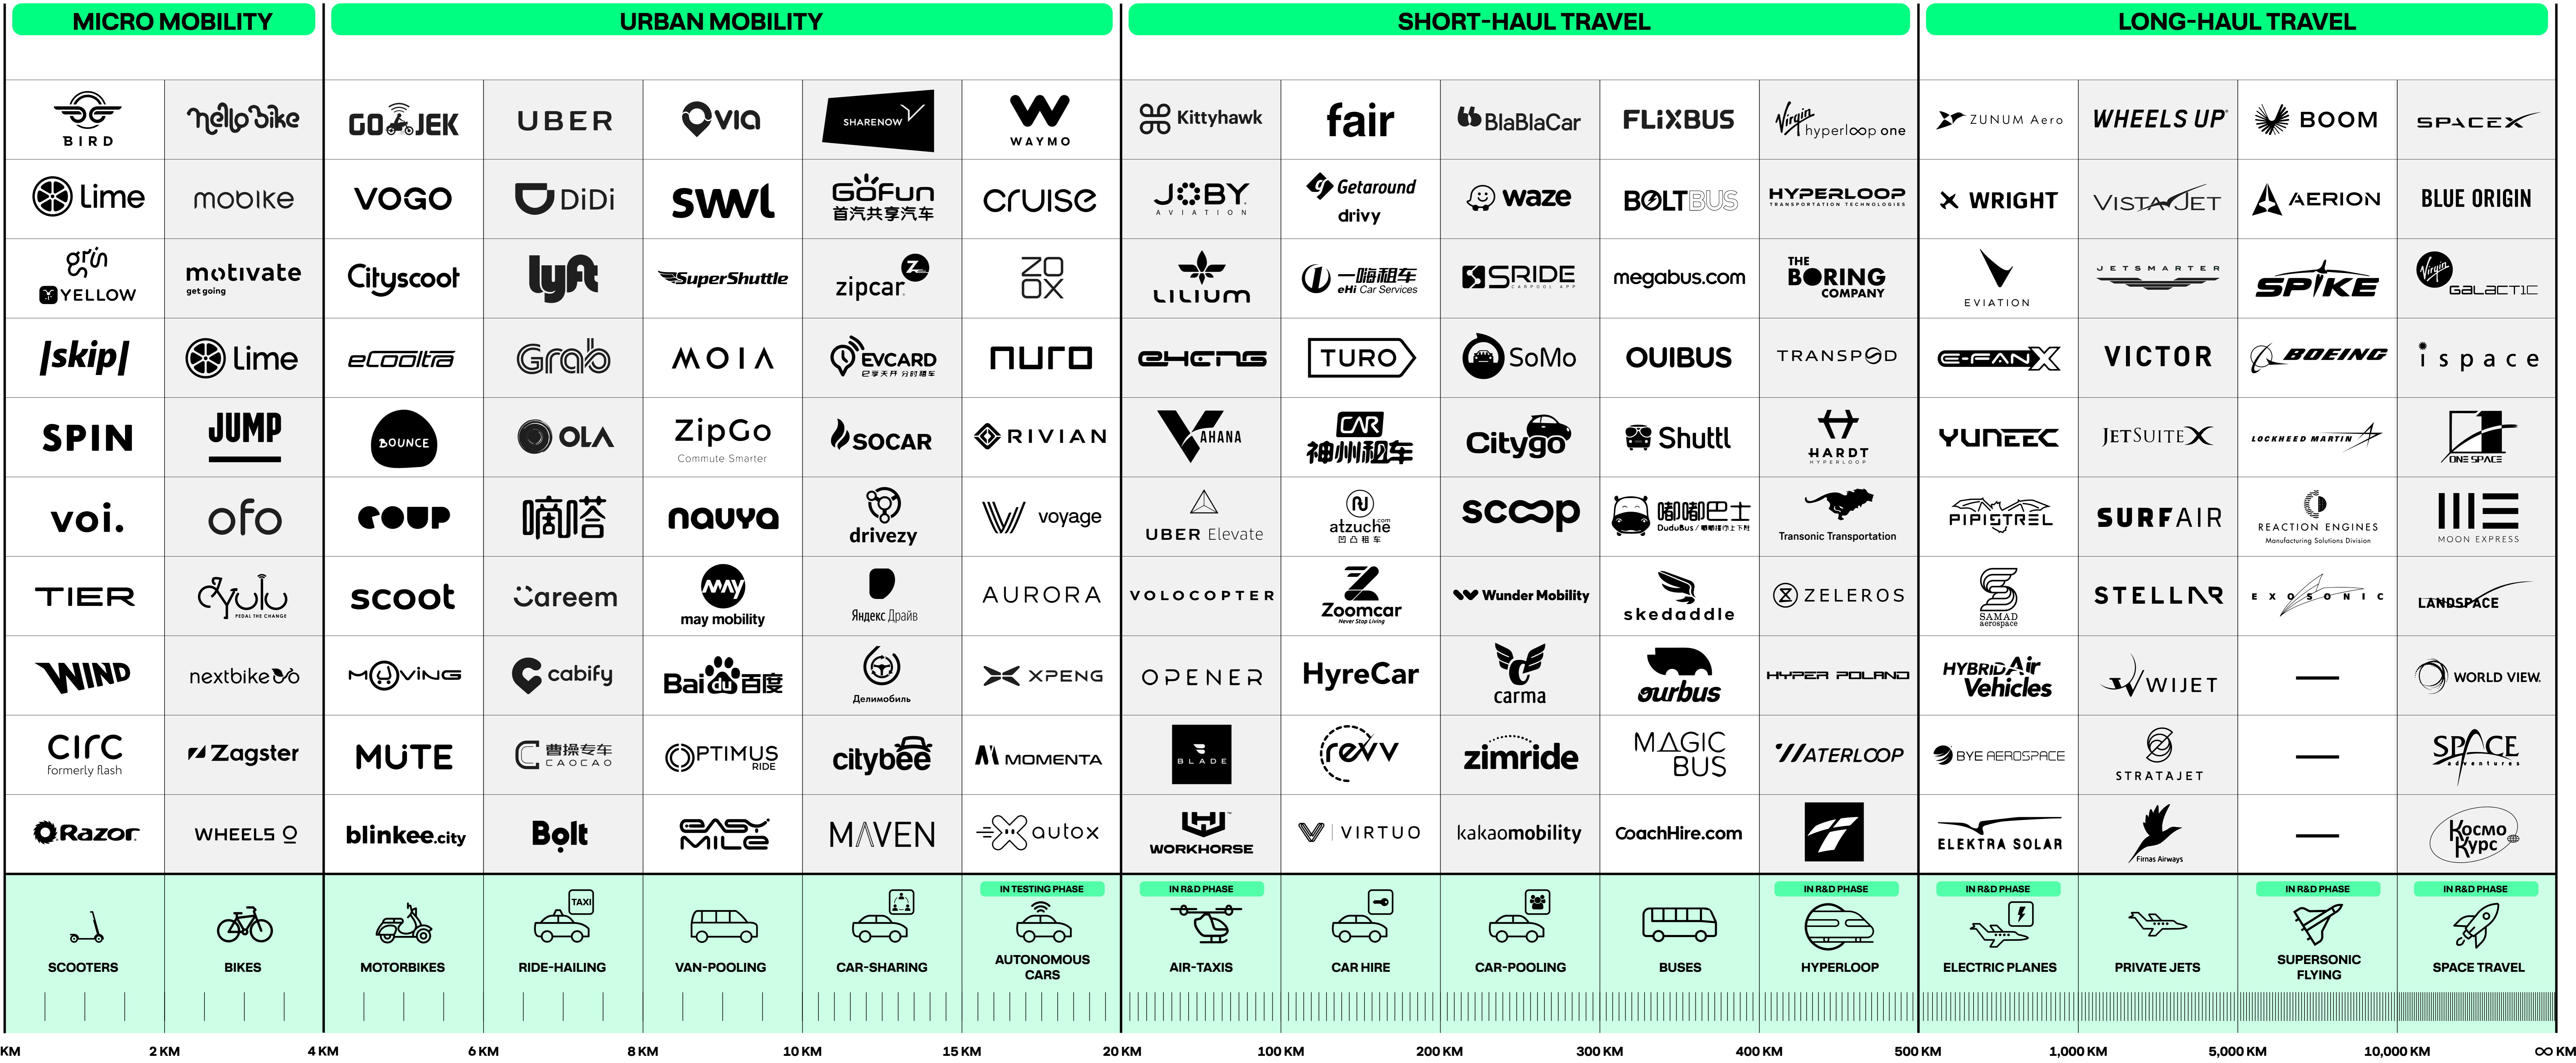

THE NEW TRANSPORTATION LEADERBOARD

THE LEADING TECH COMPANIES TRANSFORMING HOW WE GET FROM A TO B

0 KM 2 KM 4 KM 6 KM 8 KM 10 KM 15 KM 20 KM 100 KM 200 KM 300 KM 400 KM 500 KM 1,000 KM 5,000 KM 10,000 KM ∞ KM

AVERAGE DISTANCE PER TRIP